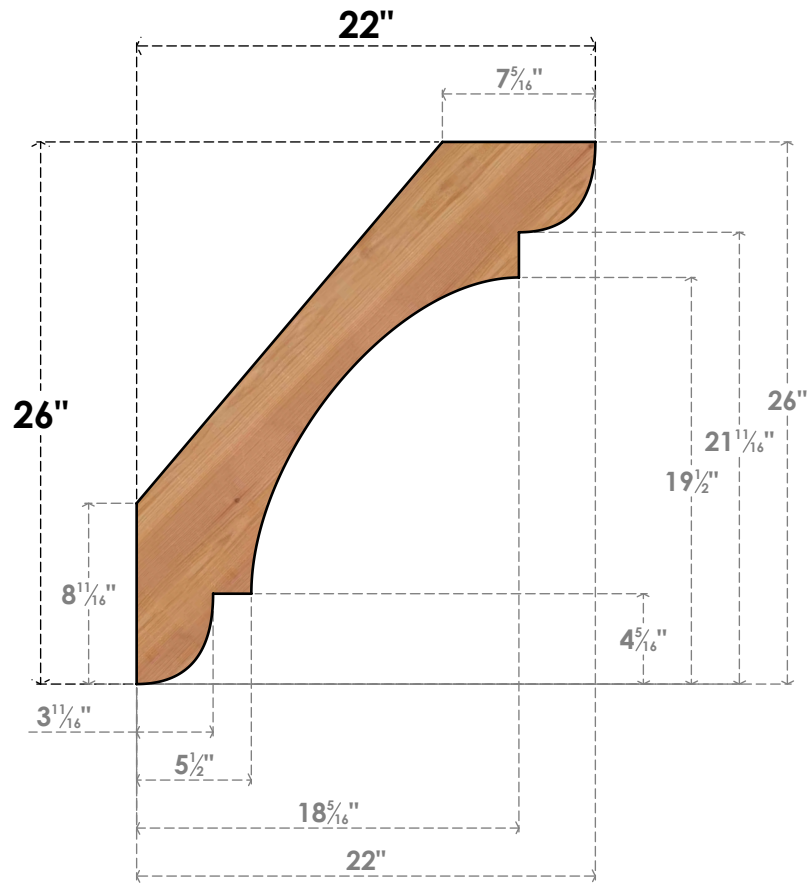

BRC06X22X26OLY00SWR

5 1/2"W X 22"D X 26"H OLYMPIC SMOOTH BRACE, WESTERN RED CEDAR

SIDE

FRONT

EKENA MILLWORK
 2300 WEST MAIN ST.
 CLARKSVILLE, TX 75426
 TOLL FREE: 866-607-0453
 WWW.EKENAMILLWORK.COM

NOTES

1. INSTALLATION TO BE COMPLETED IN ACCORDANCE WITH MANUFACTURER'S SPECIFICATIONS.
2. DRAWING MAY NOT BE TO SCALE
3. THIS DRAWING IS INTENDED FOR DESIGN AND PLANNING PURPOSES ONLY.
4. ALL INFORMATION CONTAINED HEREIN WAS CURRENT AT THE TIME OF DEVELOPMENT BUT MUST BE REVIEWED AND APPROVED BY THE PRODUCT MANUFACTURER TO BE CONSIDERED ACCURATE.
5. PRODUCTS ARE NOT KILN DRIED. THIS ITEM IS UNIQUE AND WILL CONTAIN THE NATURAL VARIATIONS THAT THE WOOD SPECIES OFFERS. THIS MAY RESULT IN VARIATIONS UP TO 1/4"